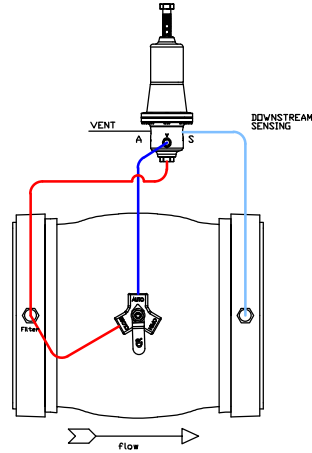

PRESSURE REDUCING
6000 SERIES PILOT

PRESSURE REDUCING & ELECTRIC ON/OFF
6000 SERIES PILOT

PRESSURE SUSTAINING
6000 SERIES PILOT

PRESSURE SUSTAINING ELECTRIC ON/OFF
6000 SERIES PILOT

ENERGIZED-closed
NOT ENERGIZED-open

ENERGIZED-Open
NOT ENERGIZED-closed
N/D standard

PRESSURE SUSTAINING/ REDUCING
6000 SERIES PILOT

PRESSURE REDUCING & ELECTRIC ON/OFF
6000 SERIES PILOT AND CHECK VALVE

PRESSURE SUSTAINING
6000 SERIES PILOT AND CHECK VALVE

ENERGIZED-Open
NOT ENERGIZED-check
N/D standard