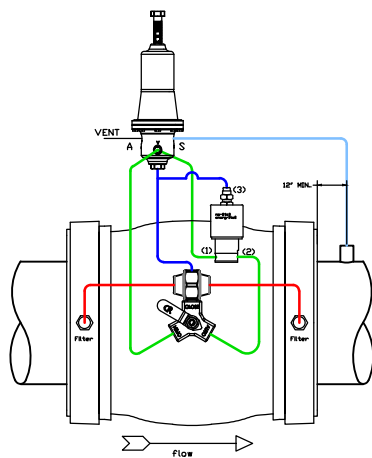

PRESSURE REDUCING
6000 SERIES PILOT

PRESSURE REDUCING & ELECTRIC ON/OFF
6000 SERIES PILOT

PRESSURE SUSTAINING
6000 SERIES PILOT

PRESSURE SUSTAINING ELECTRIC ON/OFF
6000 SERIES PILOT

ENERGIZED-closed
NOT ENERGIZED-open

ENERGIZED-Open
NOT ENERGIZED-closed
N/D standard

PRESSURE SUSTAINING/ REDUCING
6000 SERIES PILOT

PRESSURE REDUCING & ELECTRIC ON/OFF
6000 SERIES PILOT AND CHECK VALVE

PRESSURE SUSTAINING
6000 SERIES PILOT AND CHECK VALVE

ENERGIZED-Open
NOT ENERGIZED-check
N/D standard