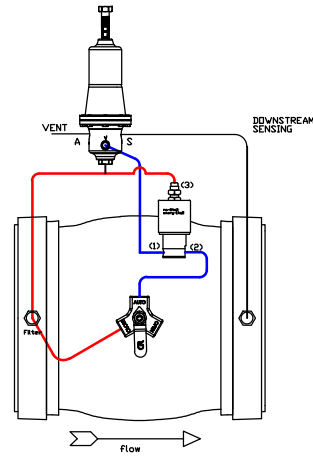

PRESSURE REDUCING
6000 SERIES PILOT

PRESSURE REDUCING & ELECTRIC ON/OFF
6000 SERIES PILOT

PRESSURE SUSTAINING
6000 SERIES PILOT

PRESSURE SUSTAINING ELECTRIC ON/OFF
6000 SERIES PILOT

ENERGIZED-closed
NOT ENERGIZED-open

ENERGIZED-Open
NOT ENERGIZED-closed
N/D standard

PRESSURE SUSTAINING/ REDUCING
6000 SERIES PILOT

PRESSURE REDUCING & ELECTRIC ON/OFF
6000 SERIES PILOT AND CHECK VALVE

PRESSURE SUSTAINING
6000 SERIES PILOT AND CHECK VALVE

ENERGIZED-Open
NOT ENERGIZED-check
N/D standard