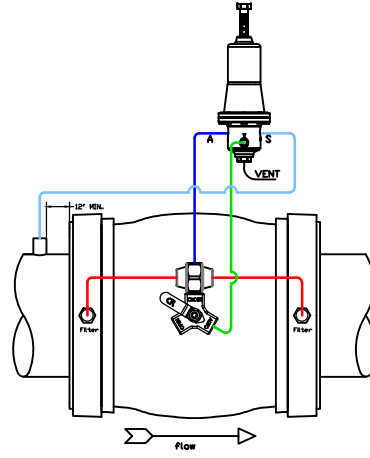

ENERGIZED-Open
NOT ENERGIZED-closed
N/D standard

PRESSURE SUSTAINING/ REDUCING
6000 SERIES PILOT

PRESSURE REDUCING & ELECTRIC ON/OFF
6000 SERIES PILOT AND CHECK VALVE

PRESSURE SUSTAINING
6000 SERIES PILOT AND CHECK VALVE

ENERGIZED-Open
NOT ENERGIZED-check
N/D standard