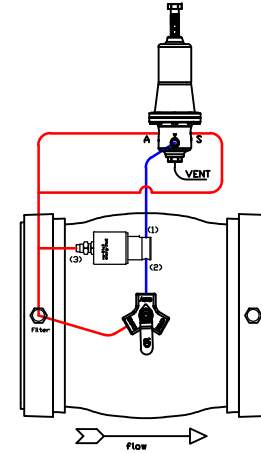

PRESSURE REDUCING
6000 SERIES PILOT

PRESSURE REDUCING & ELECTRIC ON/OFF
6000 SERIES PILOT

PRESSURE SUSTAINING
6000 SERIES PILOT

PRESSURE SUSTAINING ELECTRIC ON/OFF
6000 SERIES PILOT

ENERGIZED-closed
NOT ENERGIZED-open

ENERGIZED-Open
NOT ENERGIZED-closed
N/D standard

PRESSURE SUSTAINING/ REDUCING
6000 SERIES PILOT

PRESSURE REDUCING & ELECTRIC ON/OFF
6000 SERIES PILOT AND CHECK VALVE

PRESSURE SUSTAINING
6000 SERIES PILOT AND CHECK VALVE