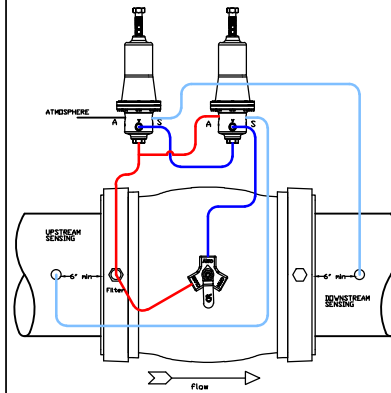

PRESSURE REDUCING
6000 SERIES PILOT

PRESSURE REDUCING & ELECTRIC ON/OFF
6000 SERIES PILOT

PRESSURE SUSTAINING
6000 SERIES PILOT

PRESSURE SUSTAINING ELECTRIC ON/OFF
6000 SERIES PILOT

ENERGIZED-closed
NOT ENERGIZED-open

ENERGIZED-Open
NOT ENERGIZED-closed
N/D standard

PRESSURE SUSTAINING/ REDUCING
6000 SERIES PILOT

PRESSURE REDUCING & ELECTRIC ON/OFF
6000 SERIES PILOT AND CHECK VALVE

PRESSURE SUSTAINING
6000 SERIES PILOT AND CHECK VALVE