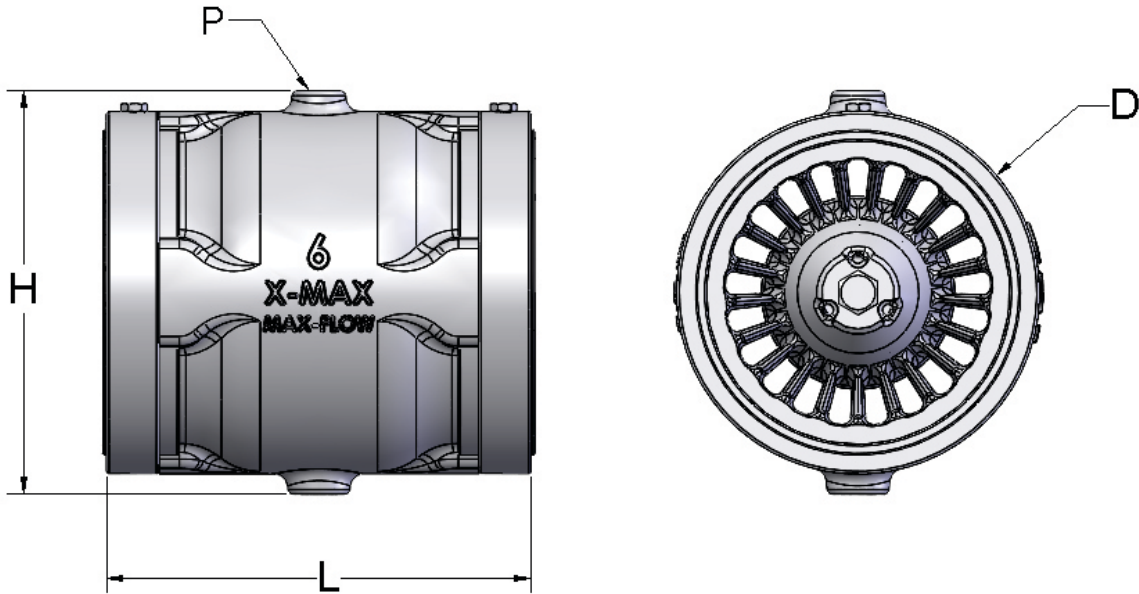

X-MAX DIMENSIONS

Part #	Length	Height	Diameter	Port Size
	L	H	D	P
XMAX4	7.8	7.2	6.5	1/4" NPT
XMAX6	10.1	9.6	8.6	1/4" NPT
XMAX8	12.1	11.9	10.9	1/4" NPT